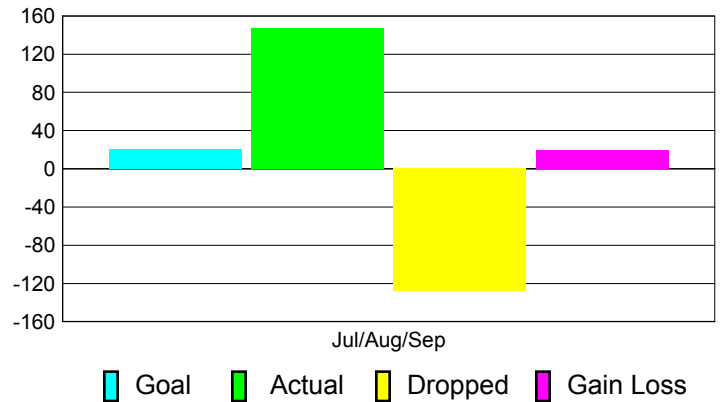

Membership Results 2012-2013

Goal, New, Dropped, Gain/Loss

Comparison of Membership Gain/Loss

Current Year Compared to the Previous Year