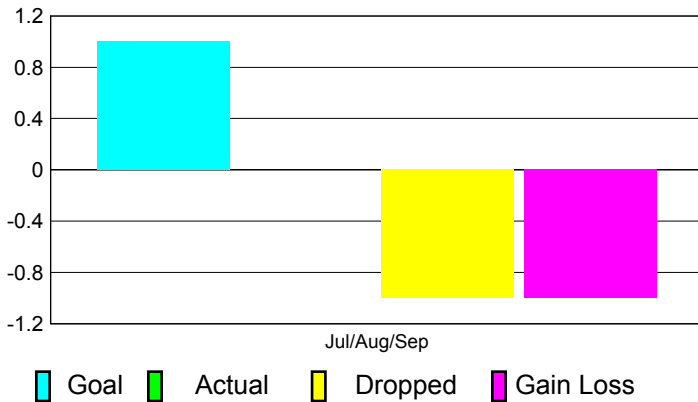

2012-2013 GMT Reports for District (or Undistricted) **District 330 A**

GMT: **Shinobu Goto**

Location: **JAPAN**

GMT CA: **5**

CLUBS

Club Results
2012-2013

Clubs
2011-2012

Month	New Club Goal	Actual New Clubs	Actual Dropped Clubs	Gain/Loss of Clubs	Gain/Loss of Clubs
Jul/Aug/Sep	1	0	-1	-1	0
Totals	1	0	-1	-1	0

Club Results 2012-2013

Goal, New, Dropped, Gain/Loss

Comparison of Club Gain/Loss

Current Year Compared to the Previous Year

YTD Status Quo Clubs 2012-2013

Status Quo Clubs Compared to Status Quo Members

MEMBERSHIP