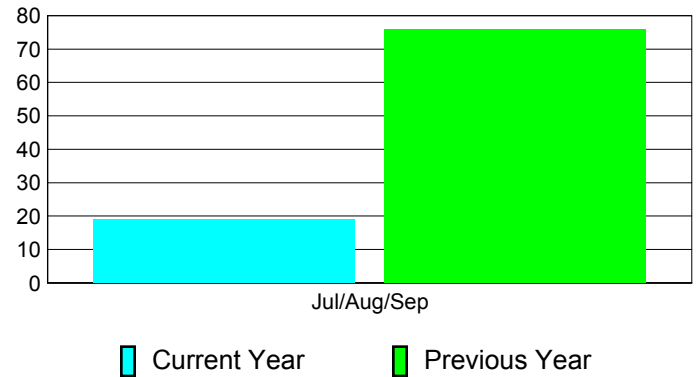

Membership Results
2012-2013

Membership
2011-2012

Month	Net Memb Goal	Actual New Memb	Actual Dropped Memb	Gain/Loss of Memb	Gain/Loss of Memb
Jul/Aug/Sep	20	147	-128	19	76
Totals	20	147	-128	19	76

Membership Results 2012-2013

Goal, New, Dropped, Gain/Loss

Comparison of Membership Gain/Loss

Current Year Compared to the Previous Year

Gender Comparison 2012-2013

Jul/Aug/Sep

Male Female