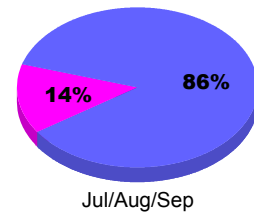

Membership Results
2012-2013

Membership
2011-2012

Month	Net Memb Goal	Actual New Memb	Actual Dropped Memb	Gain/Loss of Memb	Gain/Loss of Memb
Jul/Aug/Sep	20	147	-128	19	76
Totals	20	147	-128	19	76

Membership Results 2012-2013

Goal, New, Dropped, Gain/Loss

Comparison of Membership Gain/Loss

Current Year Compared to the Previous Year

Gender Comparison 2012-2013

Jul/Aug/Sep

Male Female